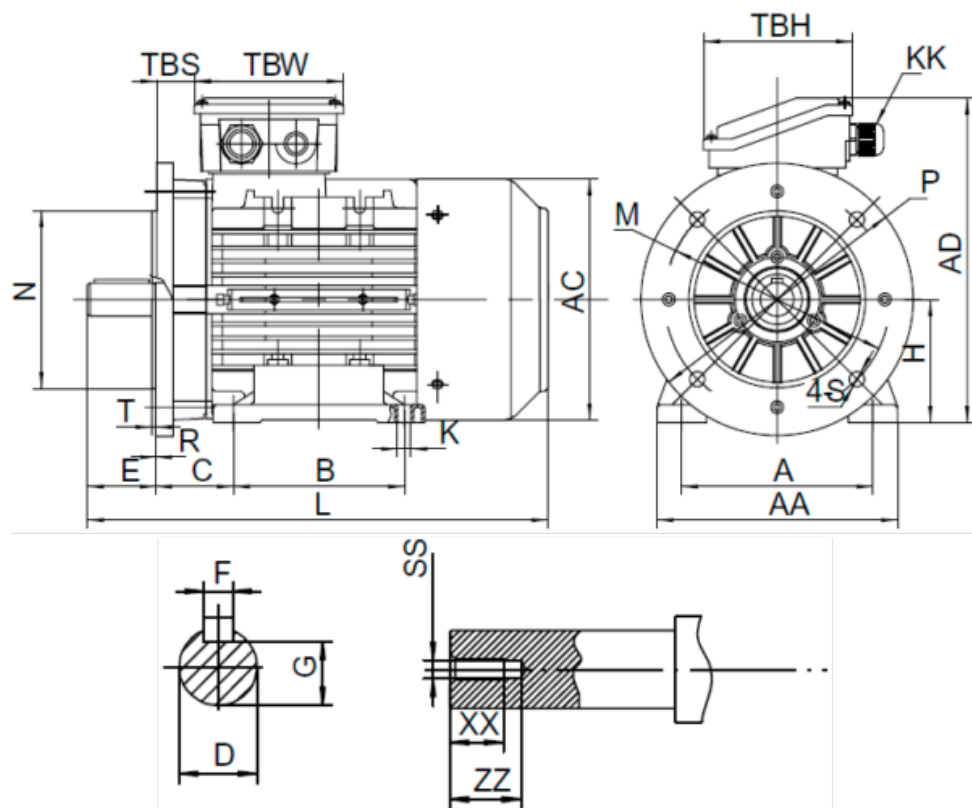

# Data Sheet

Article number: 251800750627

Description: Kleedrive T3A 160M-6 7.5kw 900 rpm  
3x400/690V 50 HZ IP55 B35 Eff=89,1%

## Measures

A = 254	F = 12	TBW = 148
AA = 314	G = 37	XX = 36
AC = Ø314	H = 160	ZZ = 45
AD = 391	HD = 231	
B = 210	L = 616	
C = 108	SS = M16	
D = Ø42	TBH = 148	
E = 110	TBS = 64	